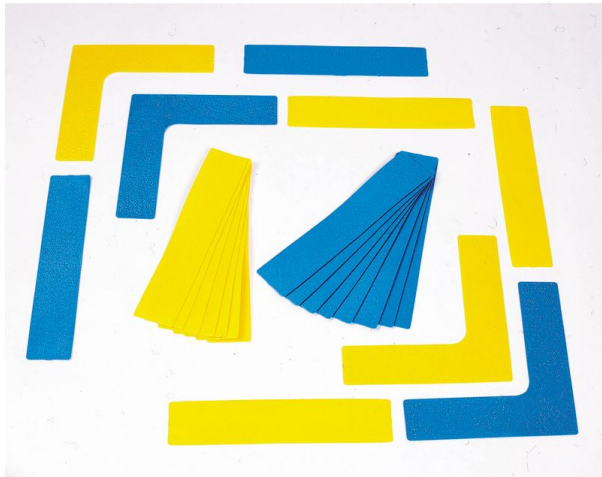

Set of 20 straight lines

This set of 20 rubberised, non-slip lines allows users to create floor circuits and mark out play areas.
One colour per set.

Dimensions : Length 36 x width 7 cm.

Variantes :

- Blue
- Yellow
- Red
- Green

- Blue - 401069.36
- Yellow - 401069.03
- Red - 401069.07
- Green - 401069.09