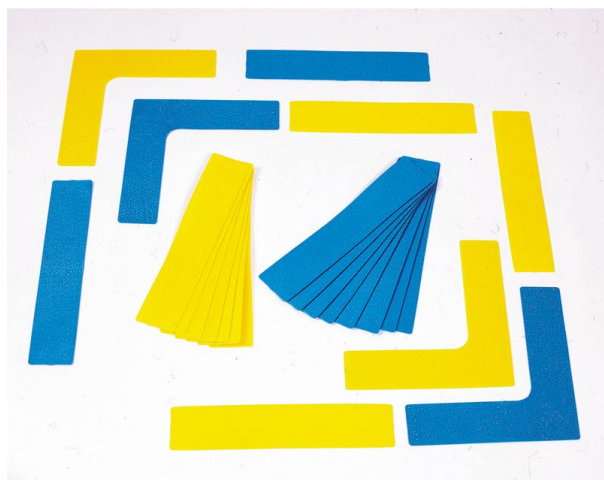

Set of 20 straight lines

This set of 20 rubberised, non-slip lines allows users to create floor circuits and mark out play areas.
One colour per set.

Dimensions : Length 36 x width 7 cm.

Variantes :

- Blue
- Yellow
- Red
- Green

- Blue - 401069.36
- Yellow - 401069.03
- Red - 401069.07
- Green - 401069.09