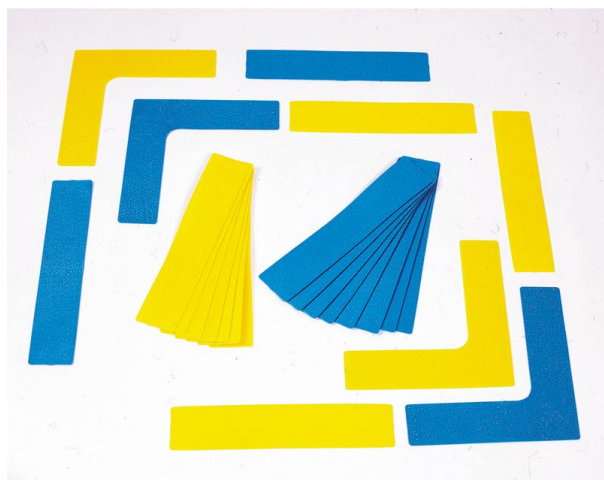

Set of 20 straight lines

This set of 20 rubberised, non-slip lines allows users to create floor circuits and mark out play areas. One colour per set.

Dimensions : Length 36 x width 7 cm.

Variantes :

- Blue
- Yellow
- Red
- Green

- Blue - 401069.36
- Yellow - 401069.03
- Red - 401069.07
- Green - 401069.09