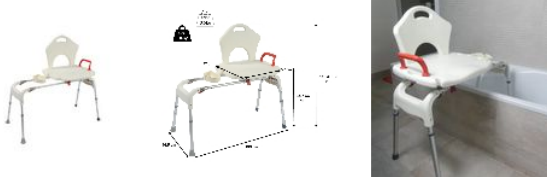

Slide access chair

- 812082

- **Remain seated while sliding into the centre of the bath.**

Allows the user to sit comfortably outside the bath and slide inside without having to stand up. Equipped with a soap dish to keep shower products close at hand. Suitable for use with most standard baths.

Corrosion-resistant aluminium frame.

Overall dimensions : width 106 x depth 46.5 x height 79.5 to 89.5 cm.

Seat dimensions : width 57 x depth 47 x height 54 to 66 cm.

Weight : 6.5 kg.

Maximum user weight : 130 kg.