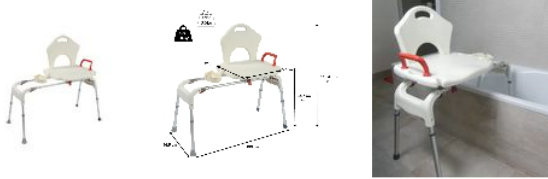

Slide access chair

- 812082

- **Remain seated while sliding into the centre of the bath.**

Allows the user to sit comfortably outside the bath and slide inside without having to stand up. Equipped with a soap dish to keep shower products close at hand. Suitable for use with most standard baths.

Corrosion-resistant aluminium frame.

Overall dimensions : width 106 x depth 46.5 x height 79.5 to 89.5 cm.

Seat dimensions : width 57 x depth 47 x height 54 to 66 cm.

Weight : 6.5 kg.

Maximum user weight : 130 kg.