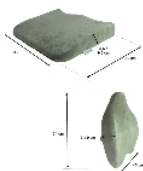

Comfort Plus Vegelya seat and backrest

- 2 models available : seat or backrest

Seat model :

This anatomical seat has been designed to provide total comfort for active sitting. It is moulded in a double wave shape at the front and cut away at the sacrum. It allows the user to literally float within the unique foam.

Depth 40 cm x width 41 cm x thickness 3.5 to 9.5 cm.

Material : D50 viscoelastic foam with shape memory enriched with bamboo activated carbon. Grey velvet covers 75% cotton – 25% polyester.

Backrest model :

Enjoy complete back support with the anatomical shape of the Comfort Plus backrest. It is designed to provide complete comfort for the lumbar and dorsal vertebrae. Its bucket shape is very comfortable.

Width 43 cm x height 54 cm x thickness 3 to 9 cm.

Material : D50 viscoelastic foam with shape memory enriched with bamboo activated carbon. Grey velvet covers 75% cotton – 25% polyester.

Variantes :

- Seat
- Backrest