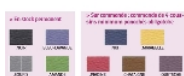

Pillow cushion for table

- Almond - 837062.AMANDE
- Blue - 837062.BLEU
- Chestnut - 837062.CHATAIGNE
(Disponible sous 15 jours)
- Mirabelle plum - 837062.MIRABELLE
(Disponible sous 15 jours)
- Black - 837062.NOIR
- Night - 837062.NUIT
(Disponible sous 15 jours)
- Peony - 837062.PIVOINE
(Disponible sous 15 jours)
- Plum - 837062.QUETSCHÉ
(Disponible sous 15 jours)
- Mouse grey - 837062.SOURIS

- **Thick, grained coating for exceptional durability**
- **M1 fire rating**
- **100% Made in France**
- **Contact Identités for a range of colours.**

Check out the awesome finish on this range of Bultex foam table cushions, specially designed for immobilisation and positioning. Thick, grained cover for exceptional durability. M1 fire rating. Can be used on tables or on the floor. Bultex foam 30kg/m³. Cover with pressure relief holes and seam protection. Sanitized antibacterial treatment.

9 colours to choose from:

- 4 colours in stock: black, lavender blue, mouse and almond
- 5 colours on request: night, mirabelle, peony, chestnut and plum (minimum order of 4 cushions, mixed or not in these colours)

Shown in the colour grey

Variantes :

- Almond
- Blue
- Chestnut
- Mirabelle plum
- Black
- Night
- Peony
- Plum
- Mouse grey