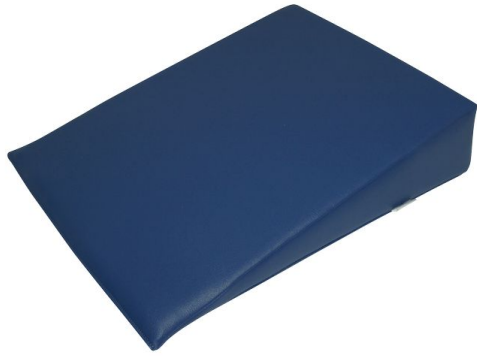

Triangle cushion for table

- 60 x 45 x 15 cm - Almond - 837046.AMANDE
- 60 x 45 x 15 cm - Blue - 837046.BLEU
- 60 x 45 x 15 cm - Chestnut - 837046.CHATAIGNE
(Disponible sous 15 jours)
- 60 x 45 x 15 cm - Mirabelle plum - 837046.MIRABELLE
(Disponible sous 15 jours)
- 60 x 45 x 15 cm - Black - 837046.NOIR
- 60 x 45 x 15 cm - Night - 837046.NUIT
(Disponible sous 15 jours)
- 60 x 45 x 15 cm - Peony - 837046.PIVOINE
(Disponible sous 15 jours)
- 60 x 45 x 15 cm - Plum - 837046.QUETSCHÉ
(Disponible sous 15 jours)
- 60 x 45 x 15 cm - Mouse grey - 837046.SOURIS
- 60 x 46 x 30 cm - Almond - 837020.AMANDE
- 60 x 46 x 30 cm - Blue - 837020.BLEU
- 60 x 46 x 30 cm - Chestnut - 837020.CHATAIGNE
(Disponible sous 15 jours)
- 60 x 46 x 30 cm - Mirabelle plum - 837020.MIRABELLE
(Disponible sous 15 jours)
- 60 x 46 x 30 cm - Black - 837020.NOIR

- **Thick, grained coating for exceptional durability**
- **M1 fire rating**
- **100% Made in France**
- **Contact Identités for a range of colours.**

Check out the awesome finish on this range of Bultex foam table cushions, specially designed for immobilisation and positioning. Thick, grained cover for exceptional durability. M1 fire rating. Can be used on tables or on the floor. Bultex foam 30kg/m³. Cover with pressure relief holes and seam protection. Sanitized antibacterial treatment.

9 colours to choose from:

- 4 colours in stock: black, lavender blue, mouse and almond
- 5 colours on request: night, mirabelle, peony, chestnut and plum (minimum order of 4 cushions, mixed or not in these colours)

Shown in midnight blue.

Variantes :

- 60 x 45 x 15 cm
- 60 x 46 x 30 cm
- Almond
- Blue
- Chestnut
- Mirabelle plum
- Black
- Night
- Peony
- Plum
- Mouse grey

- 60 x 46 x 30 cm - Night - 837020.NUIT
(*Disponible sous 15 jours*)