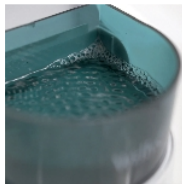

Denture cleaning tray

- **Denture tray for daily cleaning**

This denture box emits micro-vibrations that increase the efficiency of the cleaning process. It holds the dentures for daily cleaning. It can also be used to clean jewellery. Powered by 2 LR6 batteries (not included). 15-minute cycle every evening.

Dimensions : 10 x 9 x 9 cm.

VIDÉO DISPONIBLE
JUSTE EN DESSOUS !

- 819093