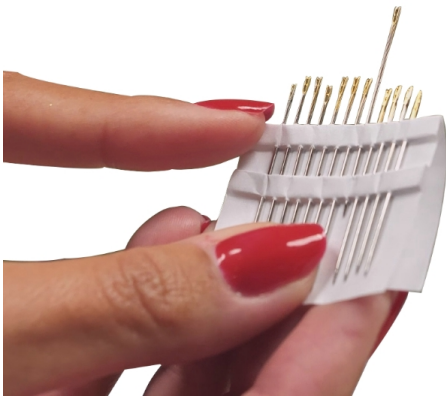

Magic needles

Sewing needles with an open eye to make threading much easier. It holds the thread like a conventional needle. Golden eye for easy gliding.

The set of 12 includes 3 needles of 35 mm, 4 of 38 mm and 4 of 42 mm.