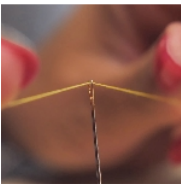

## Magic needles

Sewing needles with an open eye for much easier threading. Holds the thread like a conventional needle. Gold-plated eye for smooth gliding.

The set of 12 includes 3 needles measuring 35 mm, 4 measuring 38 mm and 4 measuring 42 mm.