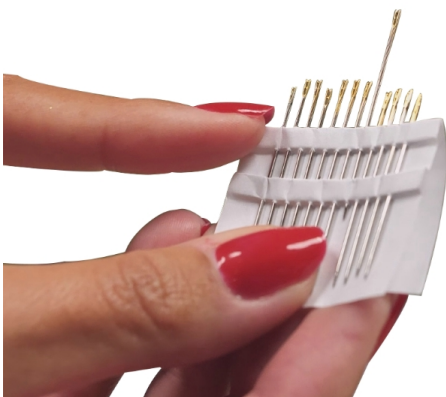

## Magic needles

Sewing needles with an open eye for much easier threading. Holds the thread like a conventional needle. Gold-plated eye for smooth gliding.

The set of 12 includes 3 needles measuring 35 mm, 4 measuring 38 mm and 4 measuring 42 mm.