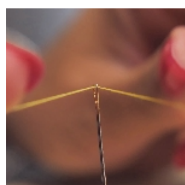

Magic needles

Sewing needles with an open eye for much easier threading. Holds the thread like a conventional needle. Gold-plated eye for smooth gliding.

The set of 12 includes 3 needles measuring 35 mm, 4 measuring 38 mm and 4 measuring 42 mm.