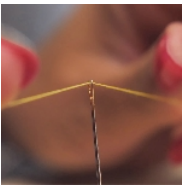

Magic needles

Sewing needles with an open eye to make threading much easier. It holds the thread like a conventional needle. Golden eye for easy gliding.

The set of 12 includes 3 needles of 35 mm, 4 of 38 mm and 4 of 42 mm.