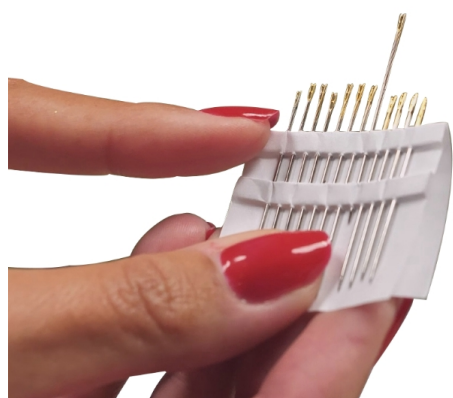

Magic needles

Sewing needles with an open eye for much easier threading. Holds the thread like a conventional needle. Gold-plated eye for smooth gliding.

The set of 12 includes 3 needles measuring 35 mm, 4 measuring 38 mm and 4 measuring 42 mm.