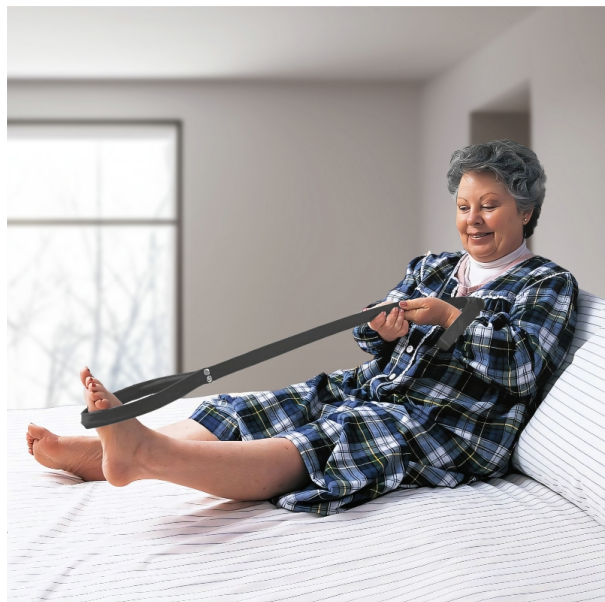

Leg lift

- 815052

A small, easy-to-use device designed to assist users in placing their feet back on the footrests. It features a large foot loop and reinforced stitching. Rigid metal rod running along the entire length allows the loop to be bent into the desired shape for maximum comfort.

Length : 86.5 cm

Date d'impression : 27/06/2026