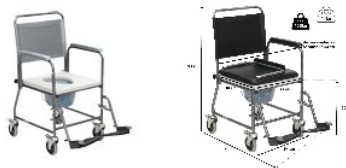

Black toilet chair with wheels

- **Heavy-duty moulded seat supporting up to 165 kg**
- **Removable armrests and backrest**
- **Folding and removable footrests**

With its folding armrests and double folding and removable footrests, this steel chrome-plated wheeled toilet chair is equipped with a flexible backrest that is easy to remove for cleaning. Double seat, one of which is padded.

Overall dimensions : width 54 x depth 93 x height 98 cm.

Seat dimensions : width 44 x depth 46 x height 50 cm.

Distance between armrests : 43 cm.

Weight : 14 kg.

Maximum user weight : 165 kg.

Available in black only.

Photo 2 shows the chair with a perforated seat; the grey colour is no longer available for purchase.

- 811065.N