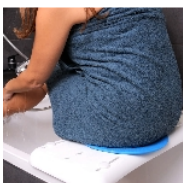

- Java - 812176N

- Java Plus - 812274

- Turntable - 812275