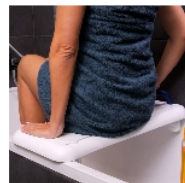

- Java - 812176N

- Java Plus - 812274

- Turntable - 812275