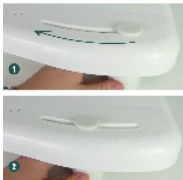

- Java - 812176N

- Java Plus - 812274

- Turntable - 812275