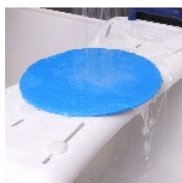

- Java - 812176N

- Java Plus - 812274

- Turntable - 812275