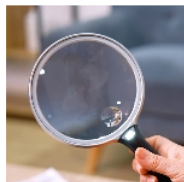

Supra Illuminated magnifying glass

- **Magnifier with a very large diameter for high reading comfort**

This illuminated reading magnifier is lightweight and makes reading easier thanks to its 13 cm diameter lens. Magnification x2.5 with inclusion x6.

Works with 1 AAA battery included.

- 819009