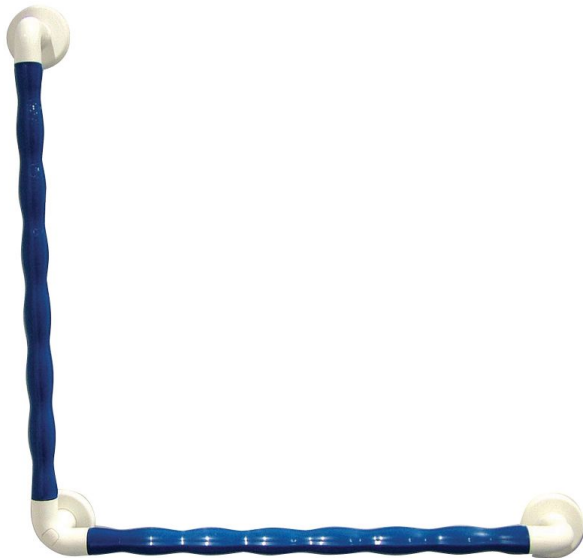

Grip special shower grab bar

- White - 815010

- White/Blue - 815011

- **Lifetime warranty**
- **Ultra-strong bar**
- **Available in straight bars or grab bars**

Grab bars enable users to hold on or support themselves in the event of a fall in any room of the house. Their plastic design makes our range of grab bars ideal for installation in wet areas (bathrooms, toilets, etc.). The ergonomic shape of the bar makes it easier to grip.

Robust construction combining a stainless steel inner tube and a plastic-coated outer layer that is very comfortable to the touch. Perfect finish with cover caps. Available in white or with a blue section for visual impairment.

The vertical and horizontal layout provides effective support in shower cubicles.

Dimensions : 60 x 60 cm.

Diameter : 32 mm.

Distance from wall : 4.5 cm.

Maximum user weight : 125 kg.

Variantes :

- White
- White/Blue