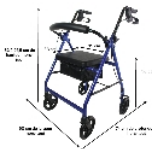

4-Wheel aluminium rollator

- **New : soft, resistant and comfortable PU seat**
- **Removeable and adjustable backrest**
- **Very lightweight structure**

Made from heavy-duty aluminium, this 4-wheel rollator allows the user to walk safely outdoors. It is equipped with standard and parking brakes, which are useful when the user sits down on its comfortable seat during rest breaks. Its large 7-inch (18 cm) wheels allow the user to easily overcome any obstacles. Blue colour, black wheels. Supplied with backrest and soft basket. Very lightweight structure.

Overall dimensions : width 60 x depth 74 x height 82 to 97.5 cm.

Seat dimensions: width : 35 x depth 33 x height 58.5.

Width between handles : 47.4 cm.

Weight : 6.5 kg.

Maximum user weight : 135 kg.

- 826078